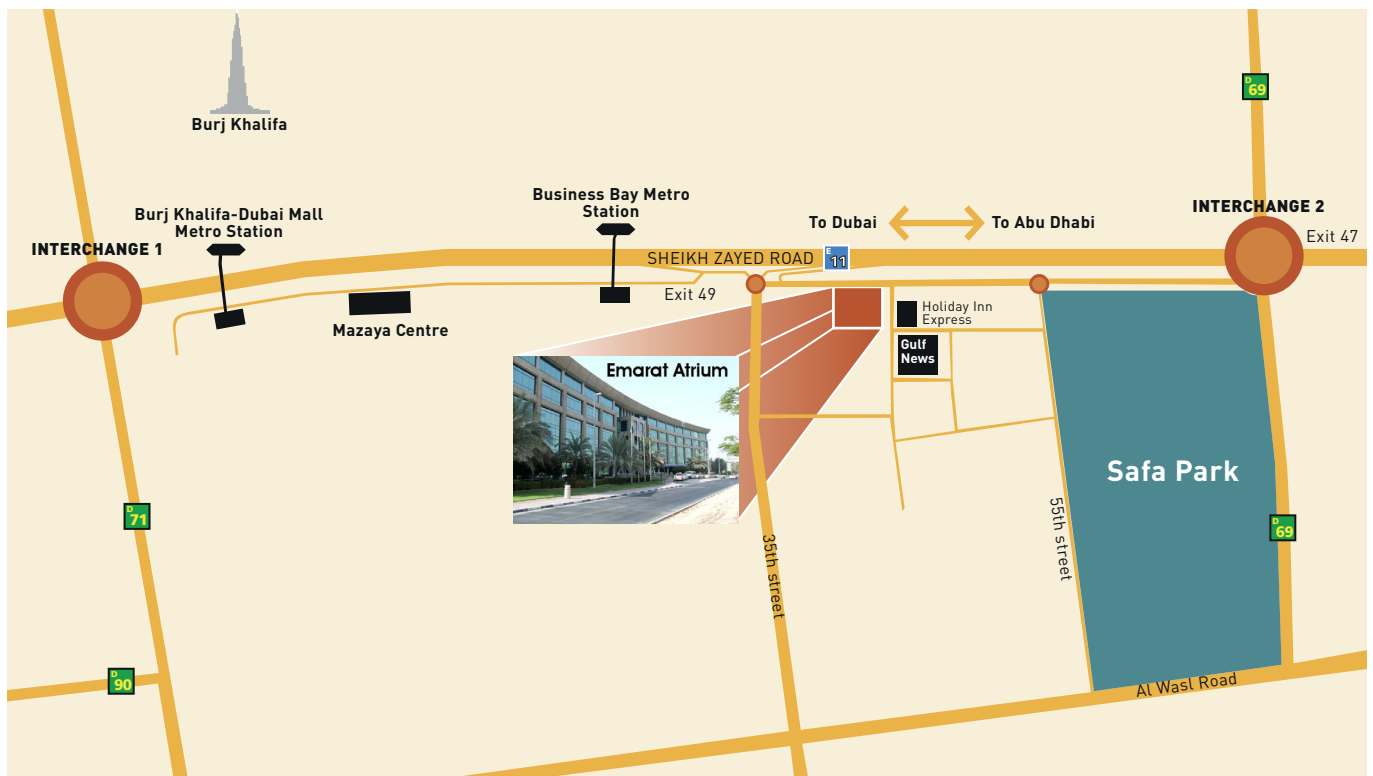

Directions

alshamsi terra firma
LANDSCAPE ARCHITECTS

alshamsi terra firma LLC

PO Box 40020
Suite 217 Emarat Atrium
Sheikh Zayed Road Dubai
UAE

T: +971 (0)4 321 1133

alshamsi terra firma LLC

is located in Suite 217 Emarat Atrium in Dubai. The Emarat Atrium is located on the West side of Sheikh Zayed Road, opposite Business Bay and is very close to Safa Park, Gulf News and the Holiday Inn Express.

Going South towards Abu Dhabi along Sheikh Zayed Road (E11), take Exit 49, stay in the left hand lane and take the second exit from the small roundabout to run southwards parallel to Sheikh Zayed Road.

The Emarat Atrium will be on your right after 300metres. Look out for the twin water features, flag poles and steps at the entrance

Travelling North

towards Bur Dubai on Sheikh Zayed Road , take Exit 47 (Road D69) towards Al Safa and Jumeirah, stay in the left hand lanes which take you over Sheikh Zayed Road, and then bear right keeping Safa Park on your right, filter left onto the D69 and then turn right at the first set of traffic lights, keeping Safa Park on your right and take the first right at the end of the park.

Keep going along the entire 3.6km length of Safa Park which is still on your right, back towards Sheikh Zayed Road. At the roundabout take the second exit (left) and after 550m the Emarat Atrium will be on your left.